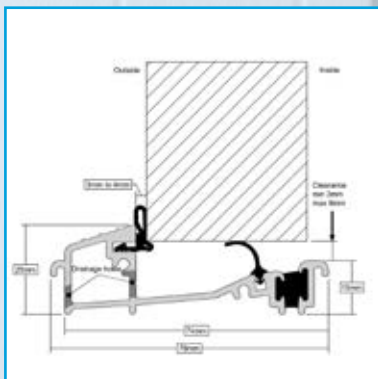

Threshold Options

To allow for every circumstance we offer the following door thresholds.

Stormguard AM3 Part M Compliant - available in Gold or Silver - (Open inwards doors)

Stormguard AM370 (not Part M Compliant) - available in Gold or Silver - (Open inwards doors)

Stormguard AM5 Part M Compliant - available in gold or silver - (Open outwards doors)