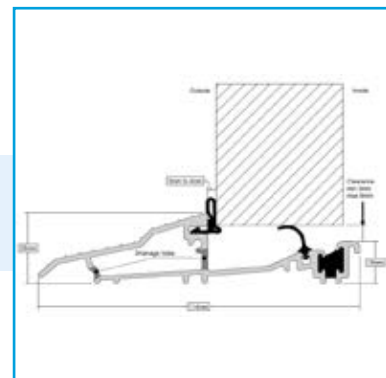

Threshold Options

To allow for every circumstance we offer the following door thresholds.

Stormguard AM3 Part M Compliant - available in Gold or Silver - (Open inwards doors)

Stormguard AM370 (not Part M Compliant) - available in Gold or Silver - (Open inwards doors)

Stormguard AM5 Part M Compliant - available in gold or silver - (Open outwards doors)