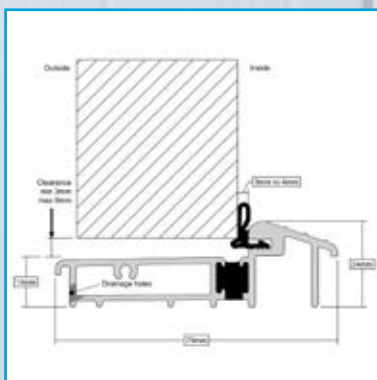

Stormguard AM570 (not Part M Compliant) - available in gold or silver - (Open outwards doors)

Low pvcu threshold