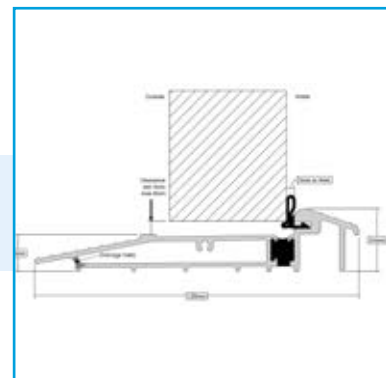

Stormguard AM570 (not Part M Compliant) - available in gold or silver - (Open outwards doors)

Low pvcu threshold