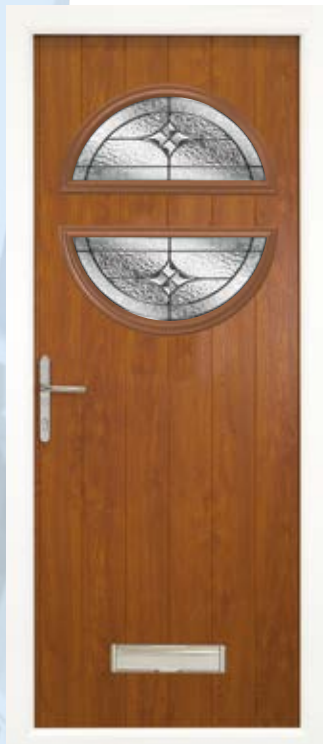

Golden Oak Minster 2
Zinc Art Elegance*