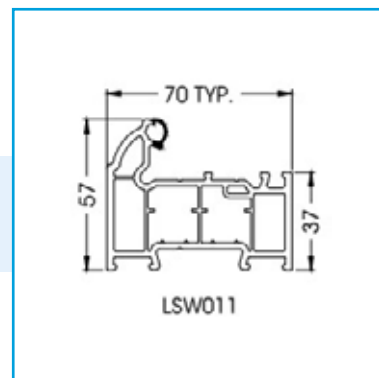

Our Standard pvcu threshold